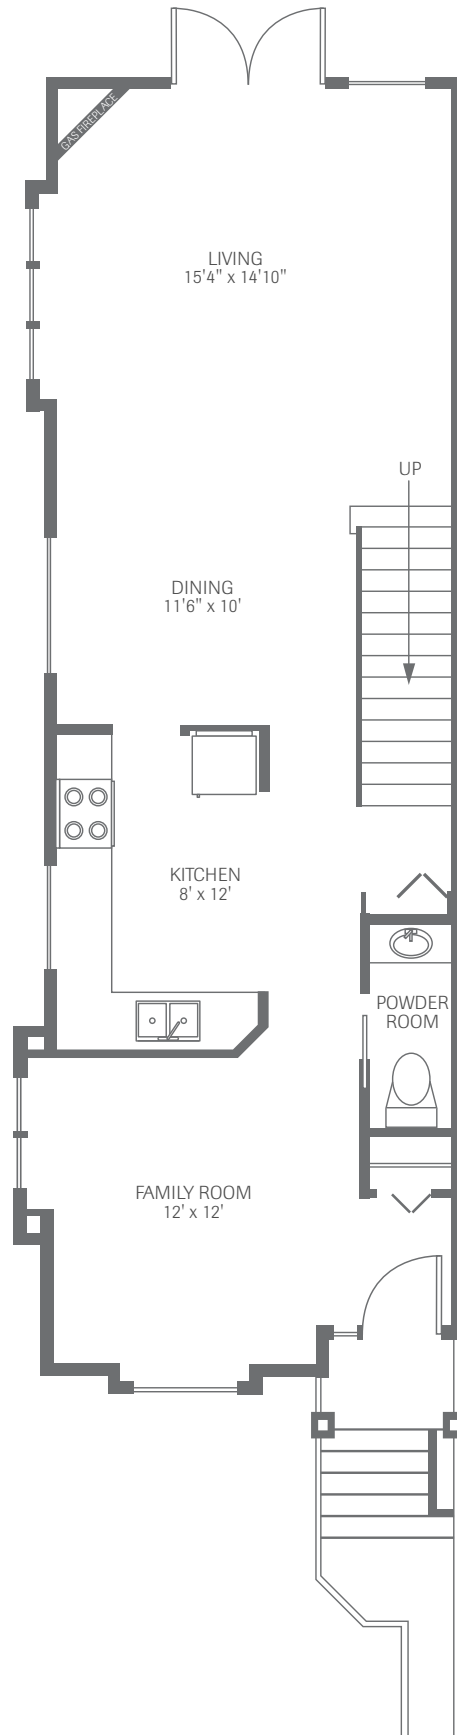

MOUNTAIN ALDER – UPPER

APPROX. 777 SQ. FT.

MOUNTAIN ALDER – MAIN

2 BEDROOM, 3 BATHROOM. APPROX. 1,587 SQ. FT.

MOUNTAIN ALDER – GARAGE

APPROX. TBD SQ. FT.