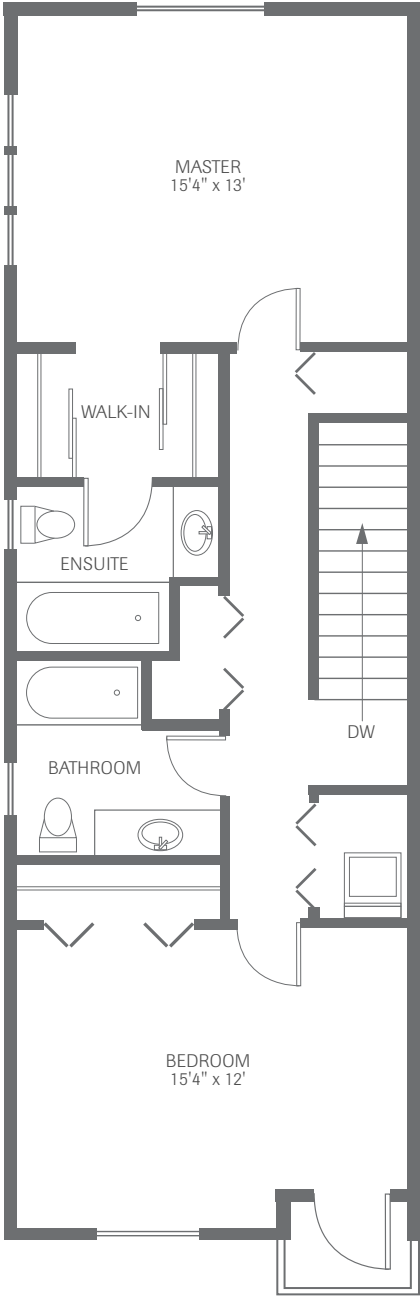

MOUNTAIN ALDER – UPPER

APPROX. 777 SQ. FT.

MOUNTAIN ALDER – MAIN

2 BEDROOM, 3 BATHROOM. APPROX. 1,587 SQ. FT.

MOUNTAIN ALDER – GARAGE

APPROX. TBD SQ. FT.