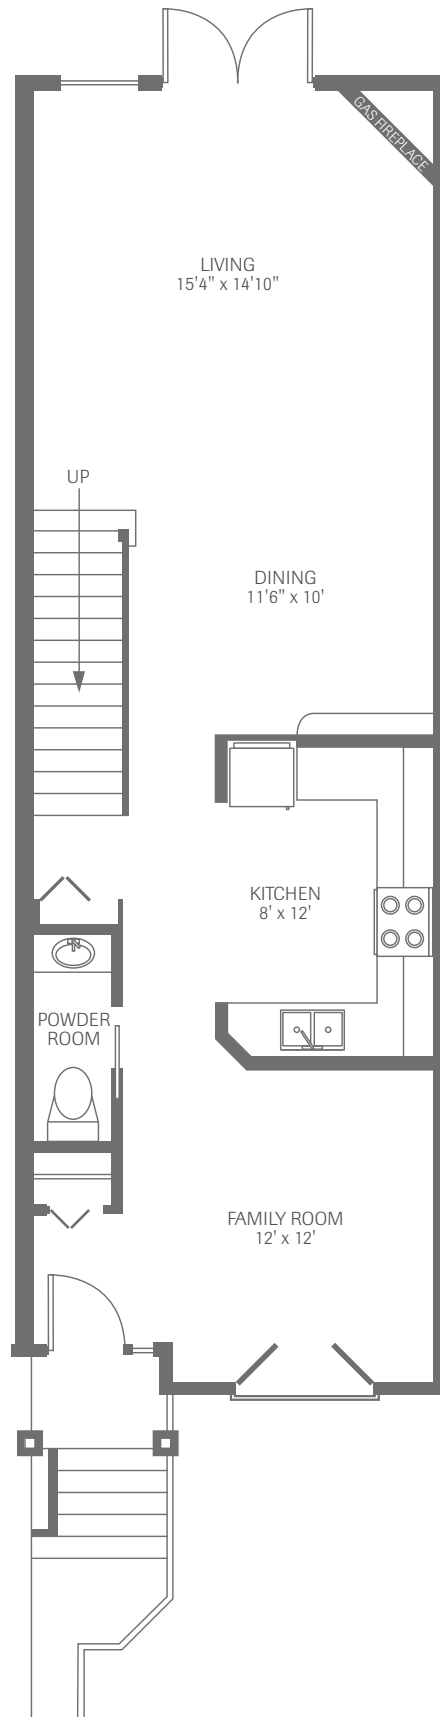

MOUNTAIN HEMLOCK – UPPER

APPROX. 775 SQ. FT.

MOUNTAIN HEMLOCK – MAIN

2 BEDROOM, 3 BATHROOM. APPROX. 1,576 SQ. FT.

MOUNTAIN HEMLOCK – GARAGE

APPROX. TBD SQ. FT.