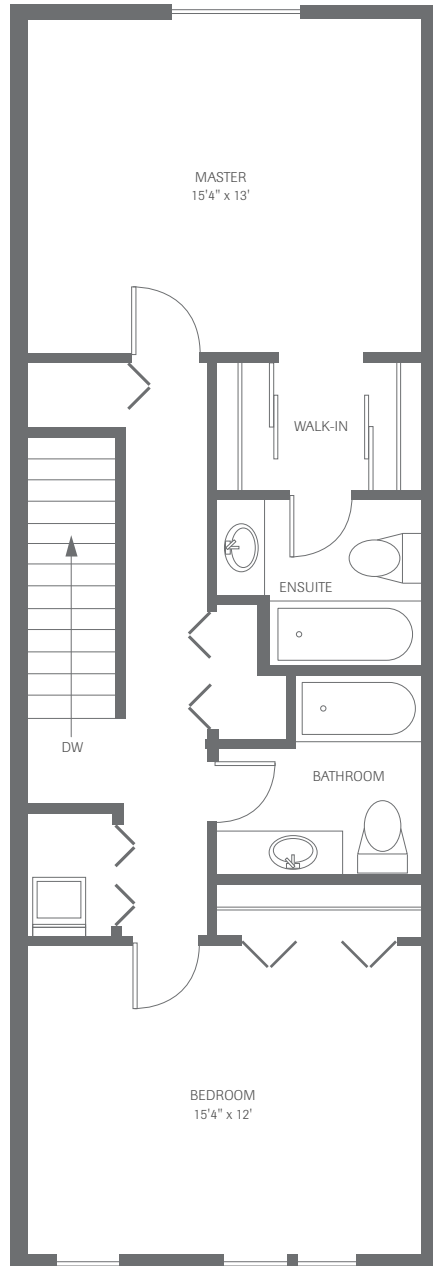

MOUNTAIN HEMLOCK – UPPER

APPROX. 775 SQ. FT.

MOUNTAIN HEMLOCK – MAIN

2 BEDROOM, 3 BATHROOM. APPROX. 1,576 SQ. FT.

MOUNTAIN HEMLOCK – GARAGE

APPROX. TBD SQ. FT.